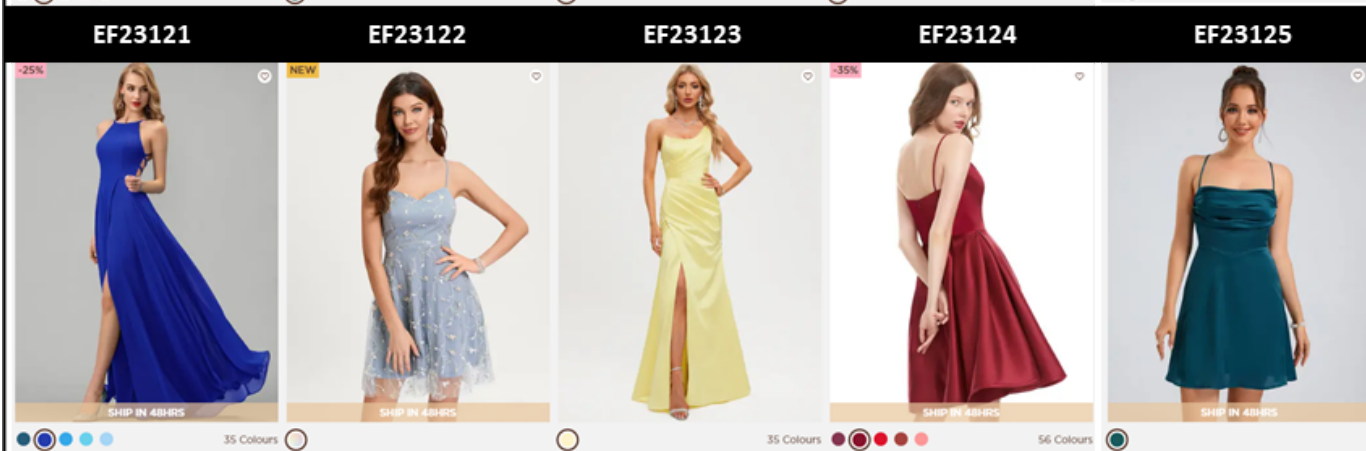

EVENING AND FORMAL COLLECTION

$300