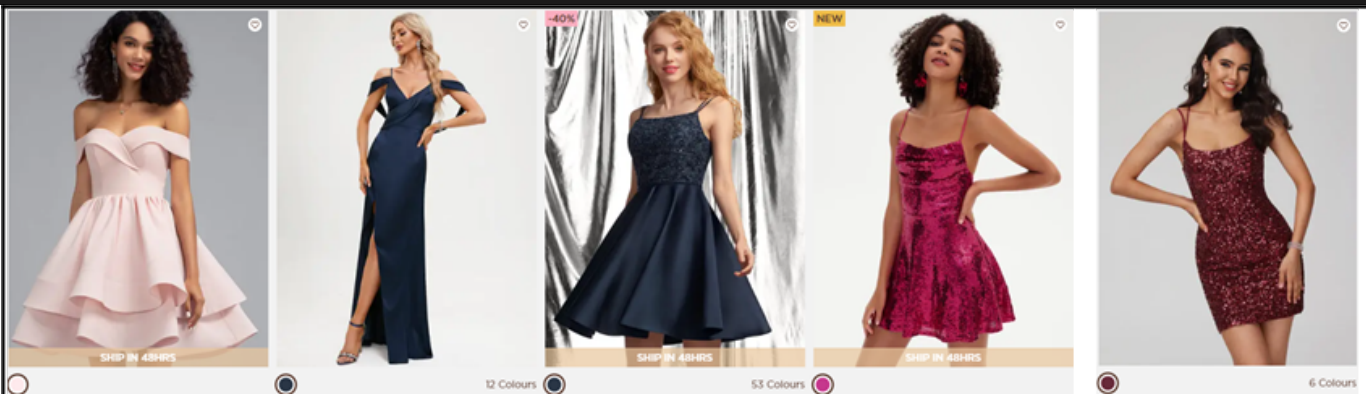

EVENING AND FORMAL COLLECTION

$300

EF23201

EF23202

EF23203

EF23204

EF23205