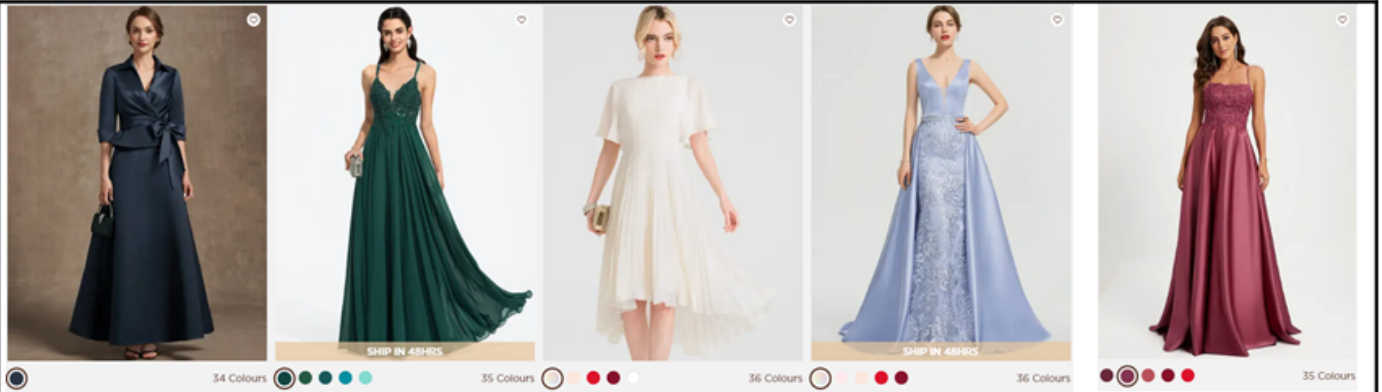

EVENING AND FORMAL COLLECTION

$500

EF23701

EF23702

EF23703

EF23704

EF23705