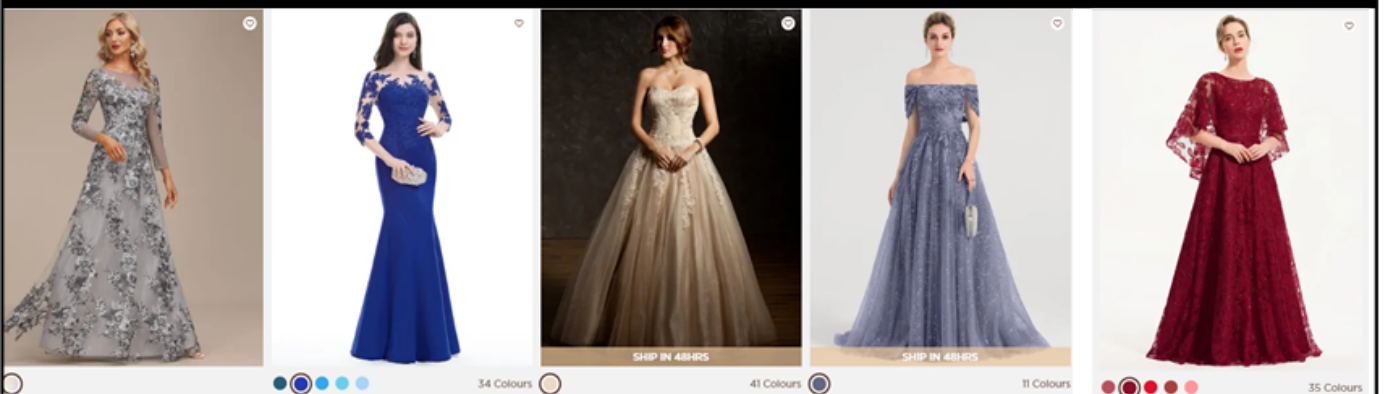

EVENING AND FORMAL COLLECTION

$500