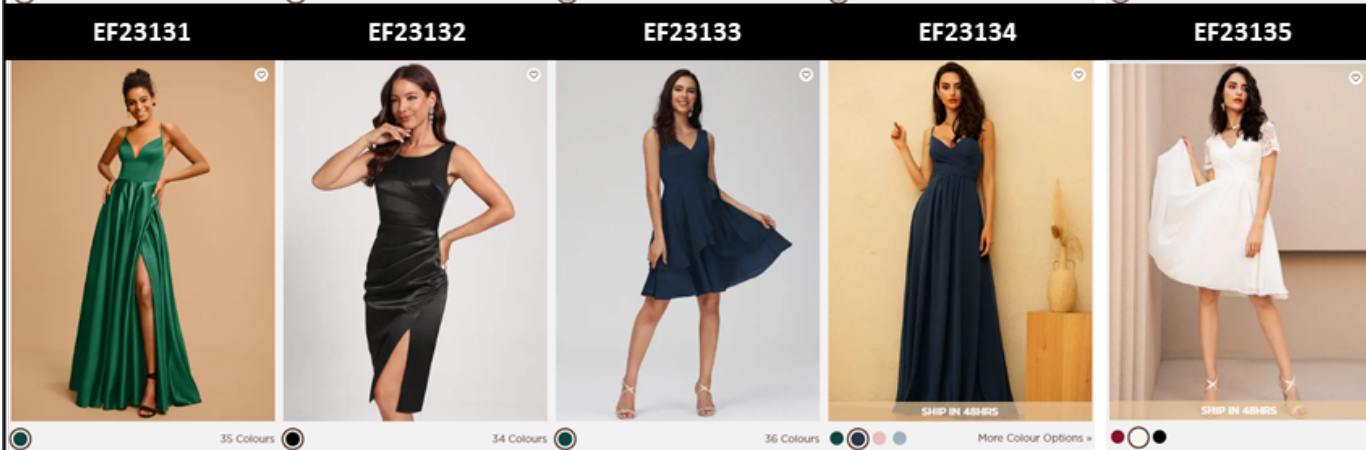

EVENING AND FORMAL COLLECTION

$300