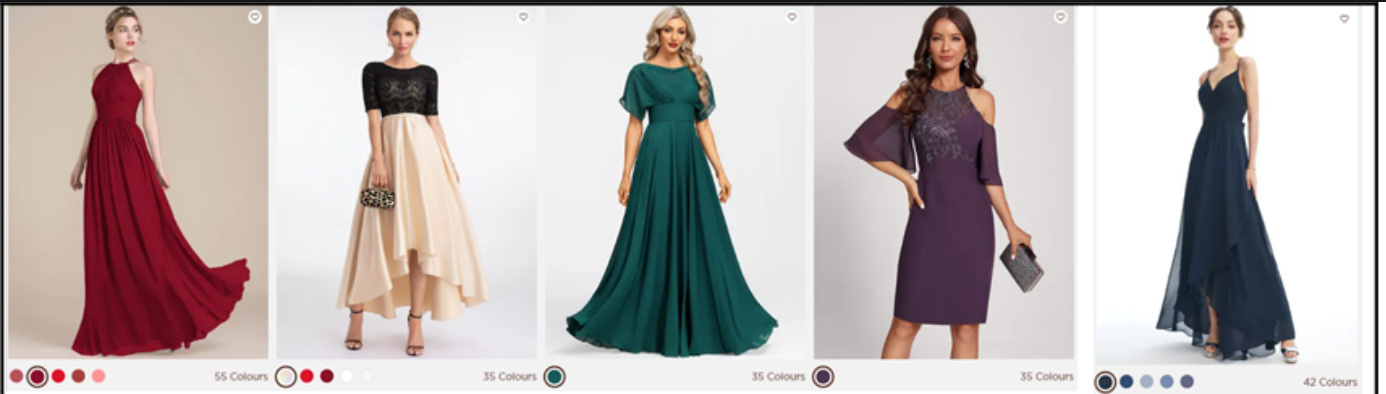

EVENING AND FORMAL COLLECTION

$500