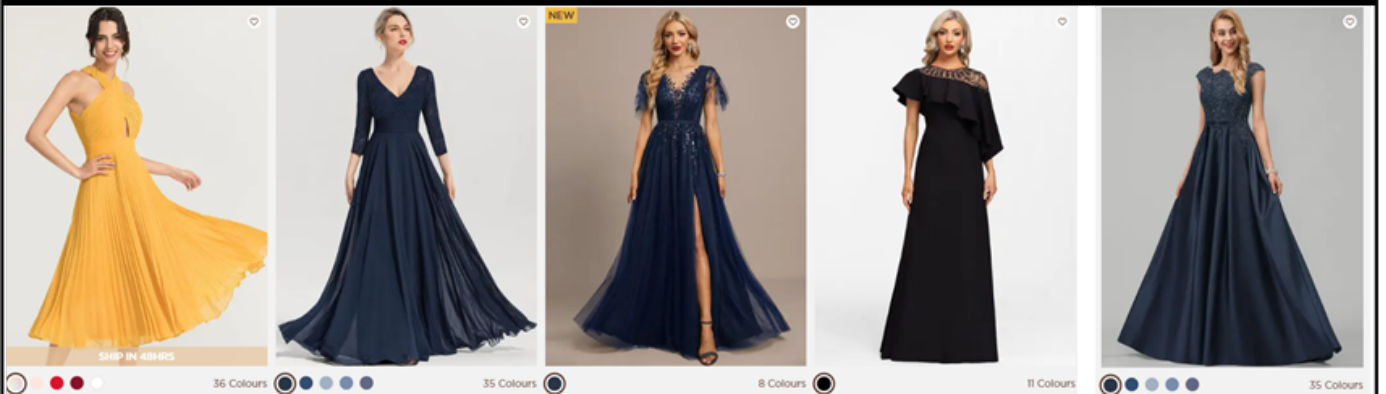

EVENING AND FORMAL COLLECTION

$500