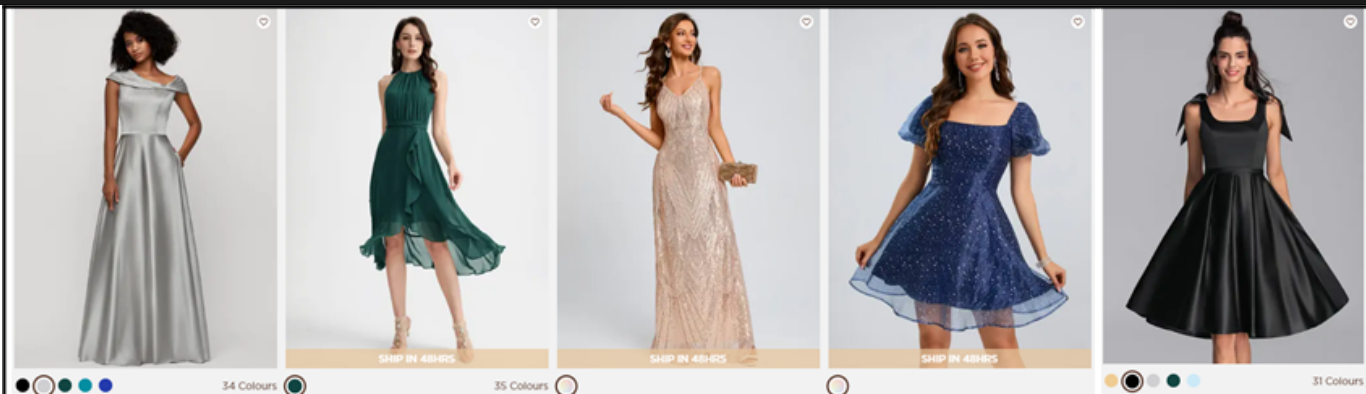

EVENING AND FORMAL COLLECTION

$300