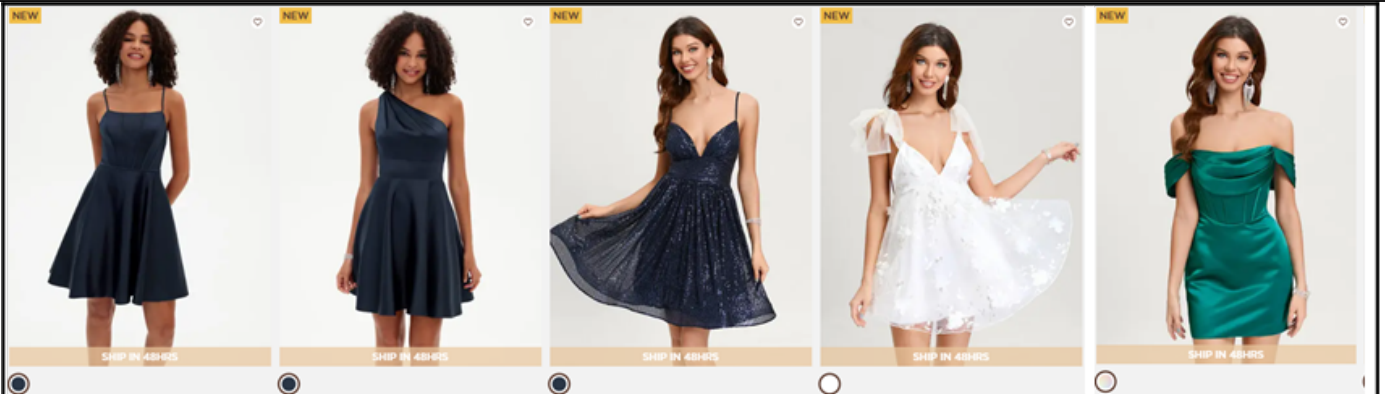

EVENING AND FORMAL COLLECTION

$300

EF23321

EF23322

EF23323

EF23324

EF23325