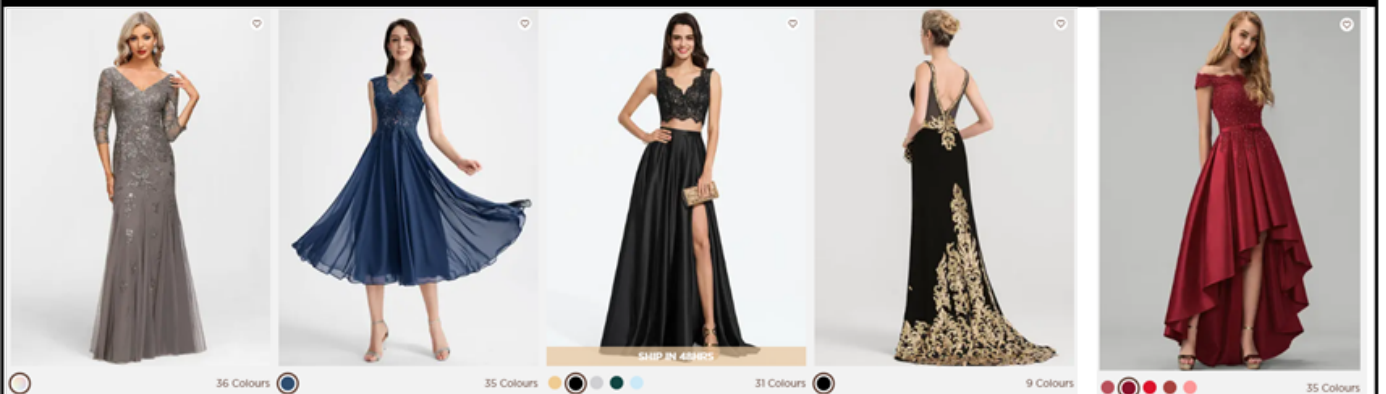

EVENING AND FORMAL COLLECTION

$500